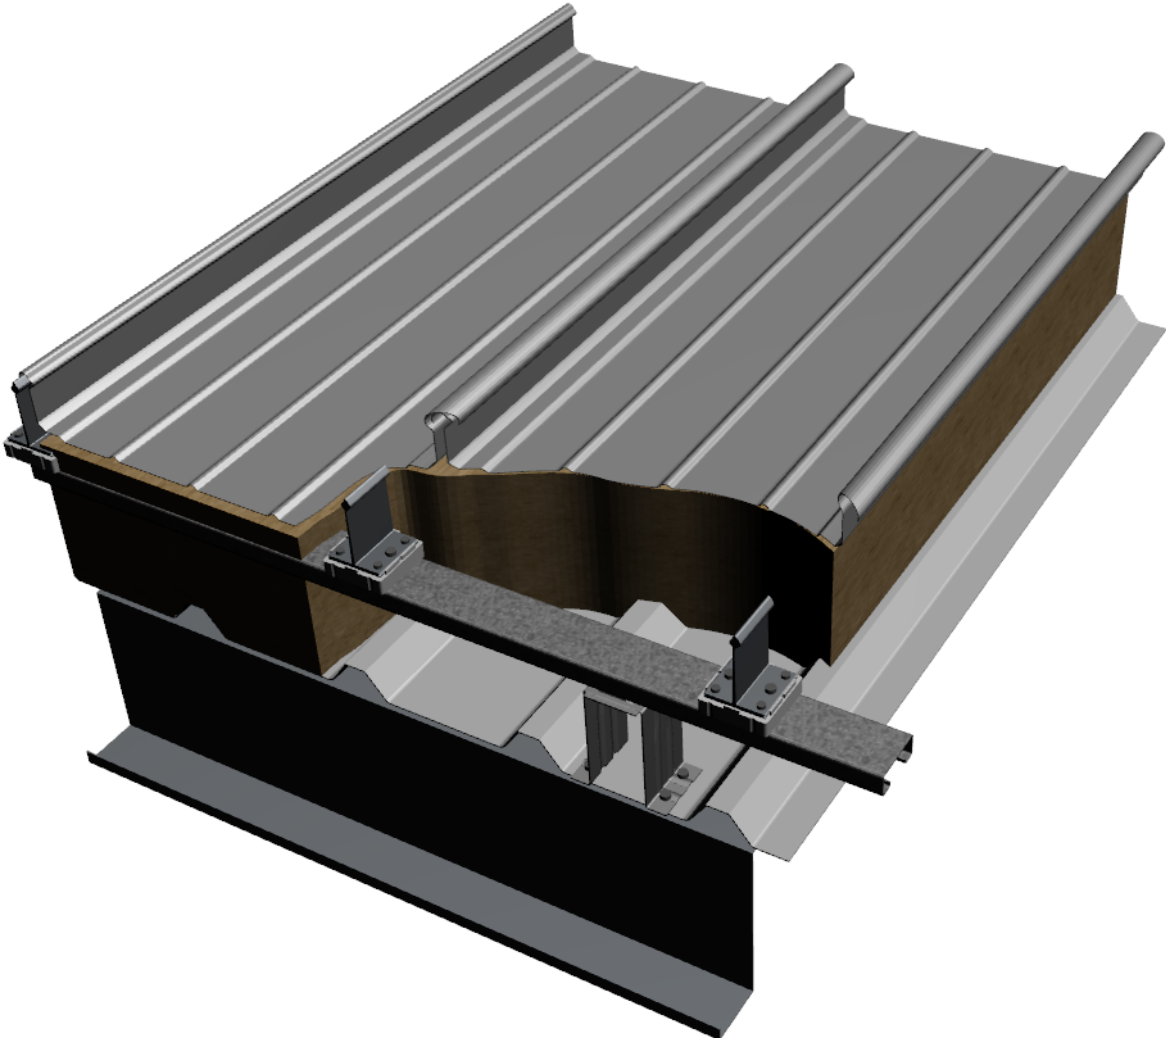

CLICK IMAGE TO ENABLE 3D - REQUIRES FREE ADOBE READER 8.1 OR ABOVE

EUROSEAM STANDING SEAM ROOFING SYSTEM

TITLE : Elite 4.25	
DRAWING NO : E4_25	
DRN BY : P.W	CHECKED : J.P & P.CL
DATE : 20/07/06	SCALE : N.T.S