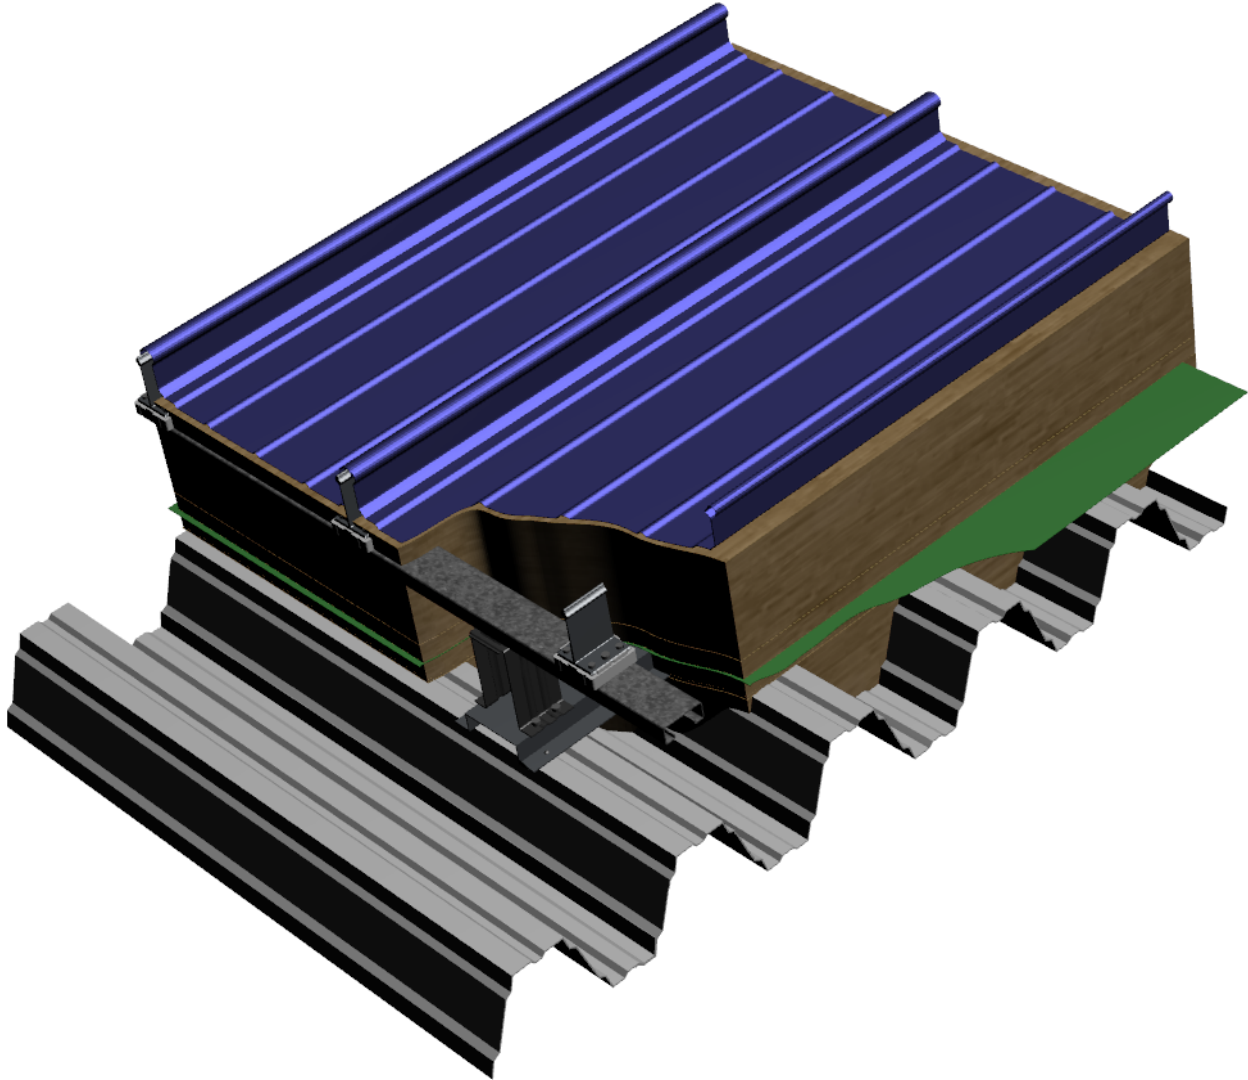

CLICK IMAGE TO ENABLE 3D - REQUIRES FREE ADOBE READER 8.1 OR ABOVE

BESPOKE EUROSEAM STANDING SEAM ROOFING SYSTEM

TITLE : Elite 5.25	
DRAWING NO : E5_25_3D	
DRN BY : P.W	CHECKED : J.P & P.CL
DATE : 20/07/06	SCALE : N.T.S