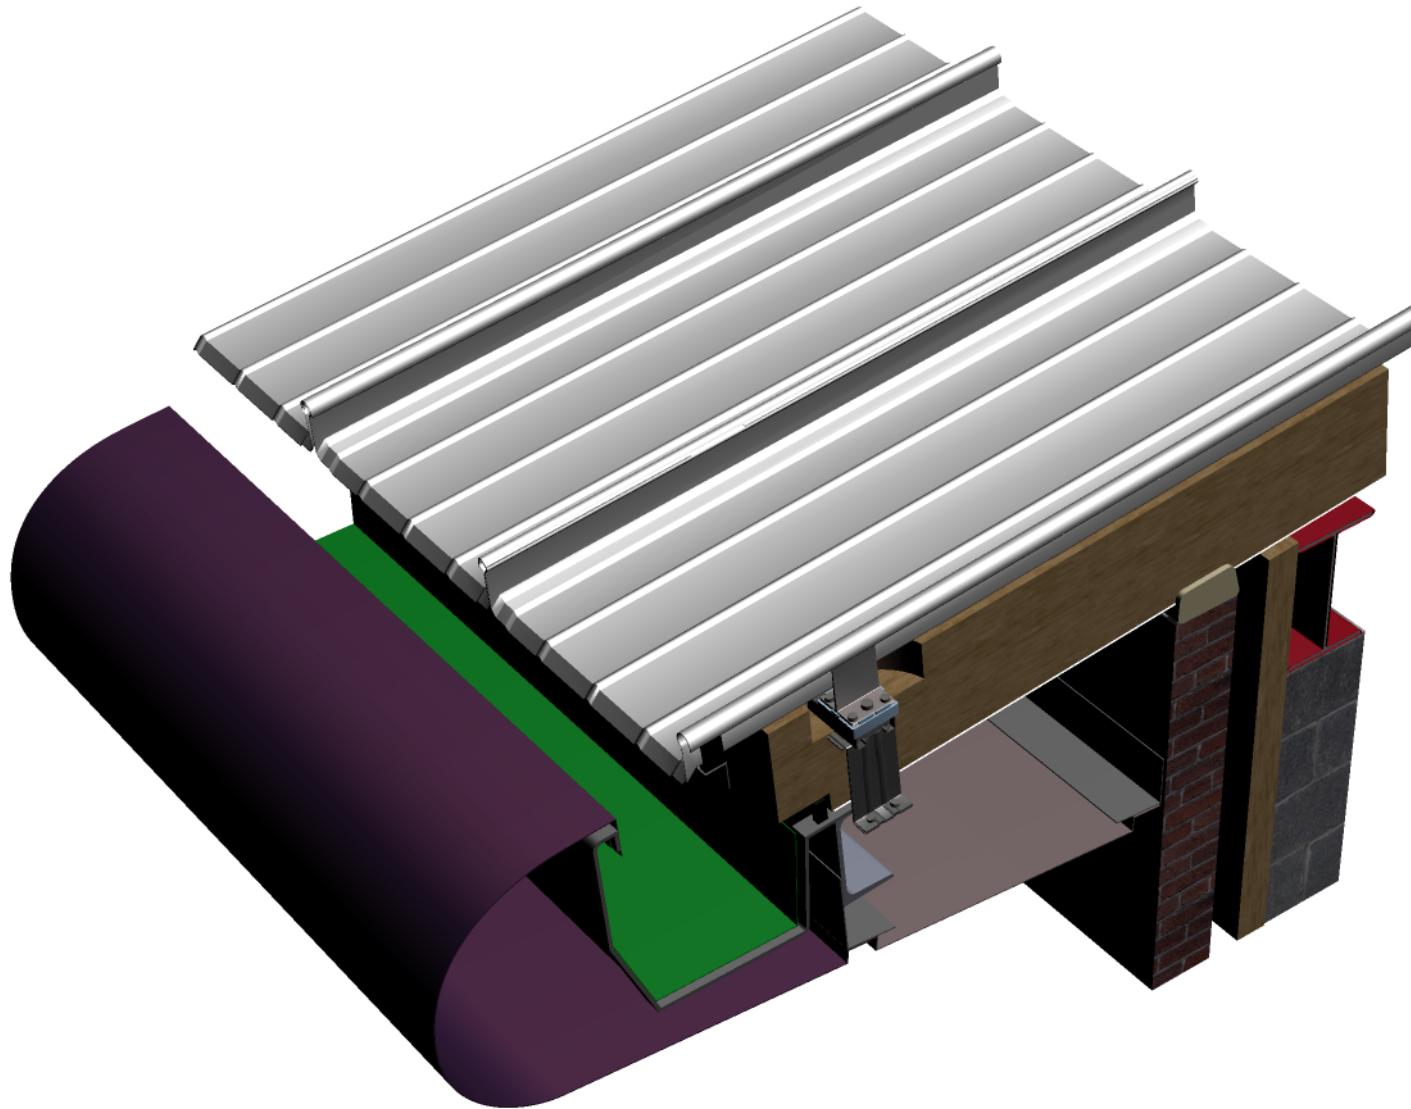

CLICK IMAGE TO ENABLE 3D - REQUIRES FREE ADOBE READER 8.1 OR ABOVE

REV	DESCRIPTION	DATE	DRN BY: PCI	 This drawing is copyright to Euroclad Ltd, Cardiff CF3 2ER. Tel 02920 790722 Fax 02920 770479	EUROSEAM TYPICAL DETAILS: CANTILEVER EAVES GUTTER (WITH BULLNOSE)	
			CHKD: P CI		DRAWING No. ESN211	REV.
			DATE: Aug 05			
			SCALE: NTS			